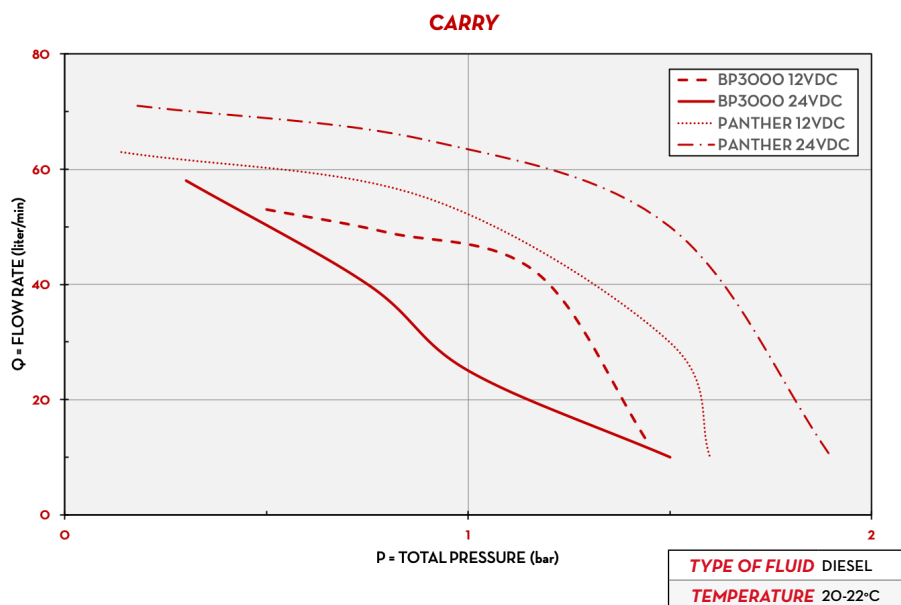

WINDSCREEN

CHART

IN THE BOX

- CARRY PUMP
- HANDLE
- ELECTRIC CABLE WITH CLAMPS
- CONNECTIONS
- INSTRUCTION MANUAL

DETAILS

DIMENSIONS

CARRY

Dimensions expressed in millimeters