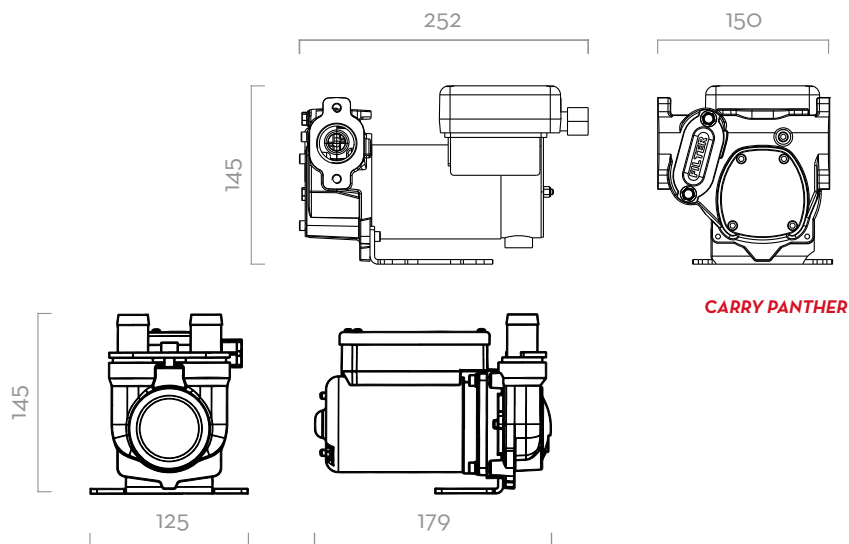

WINDSCREEN

CHART

IN THE BOX

- CARRY PUMP
- HANDLE
- ELECTRIC CABLE WITH CLAMPS
- CONNECTIONS
- INSTRUCTION MANUAL

DETAILS

DIMENSIONS

CARRY

Dimensions expressed in millimeters

MATERIALS

- BODY: CAST IRON
- ROTOR: SINTERED STEEL
- VANES: ACETAL RESIN
- SEAL: NBR
- SHAFT: STEEL

TECHNICAL DATA

CODE	DESCRIPTION	FLUIDS TYPE	FLOW RATE		VOLTAGE			FUSES CAPACITY	DUTY CYCLE	RPM	PRESSURE MAX	ON/OFF SWITCH	INLET/OUTLET
			L/MIN	GPM	DC VOLT	POWER WATT	AMP. MAX.						
FOO22300C	CARRY 3000 12V	D	50	13	12	300	24	25	30	2900	1,5	YES	3/4"
FOO22400C	CARRY 3000 24V / 12V	D	50/30	13/6	24/12	310/80	13/6,5	15	30	2900/1500	1,5	YES	3/4"
FOO223260	CARRY 3000 INLINE 12V	D	50	13	12	300	24	25	30	2900	1,5	YES	3/4"
FOO224240	CARRY 3000 INLINE 24V	D	50/30	13/6	24/12	310/80	24	15	30	2900/1500	1,5	YES	3/4"
FOO34004B	CARRY PANTHER 12V	D	56	15	12	420	13/6,5	40	30	2900	-	YES	1"
FOO34104C	CARRY PANTHER 12V / 24V	D	35/70	9/18	24/12	600/200	13/6,5	30	30	3500/1800	-	YES	1"